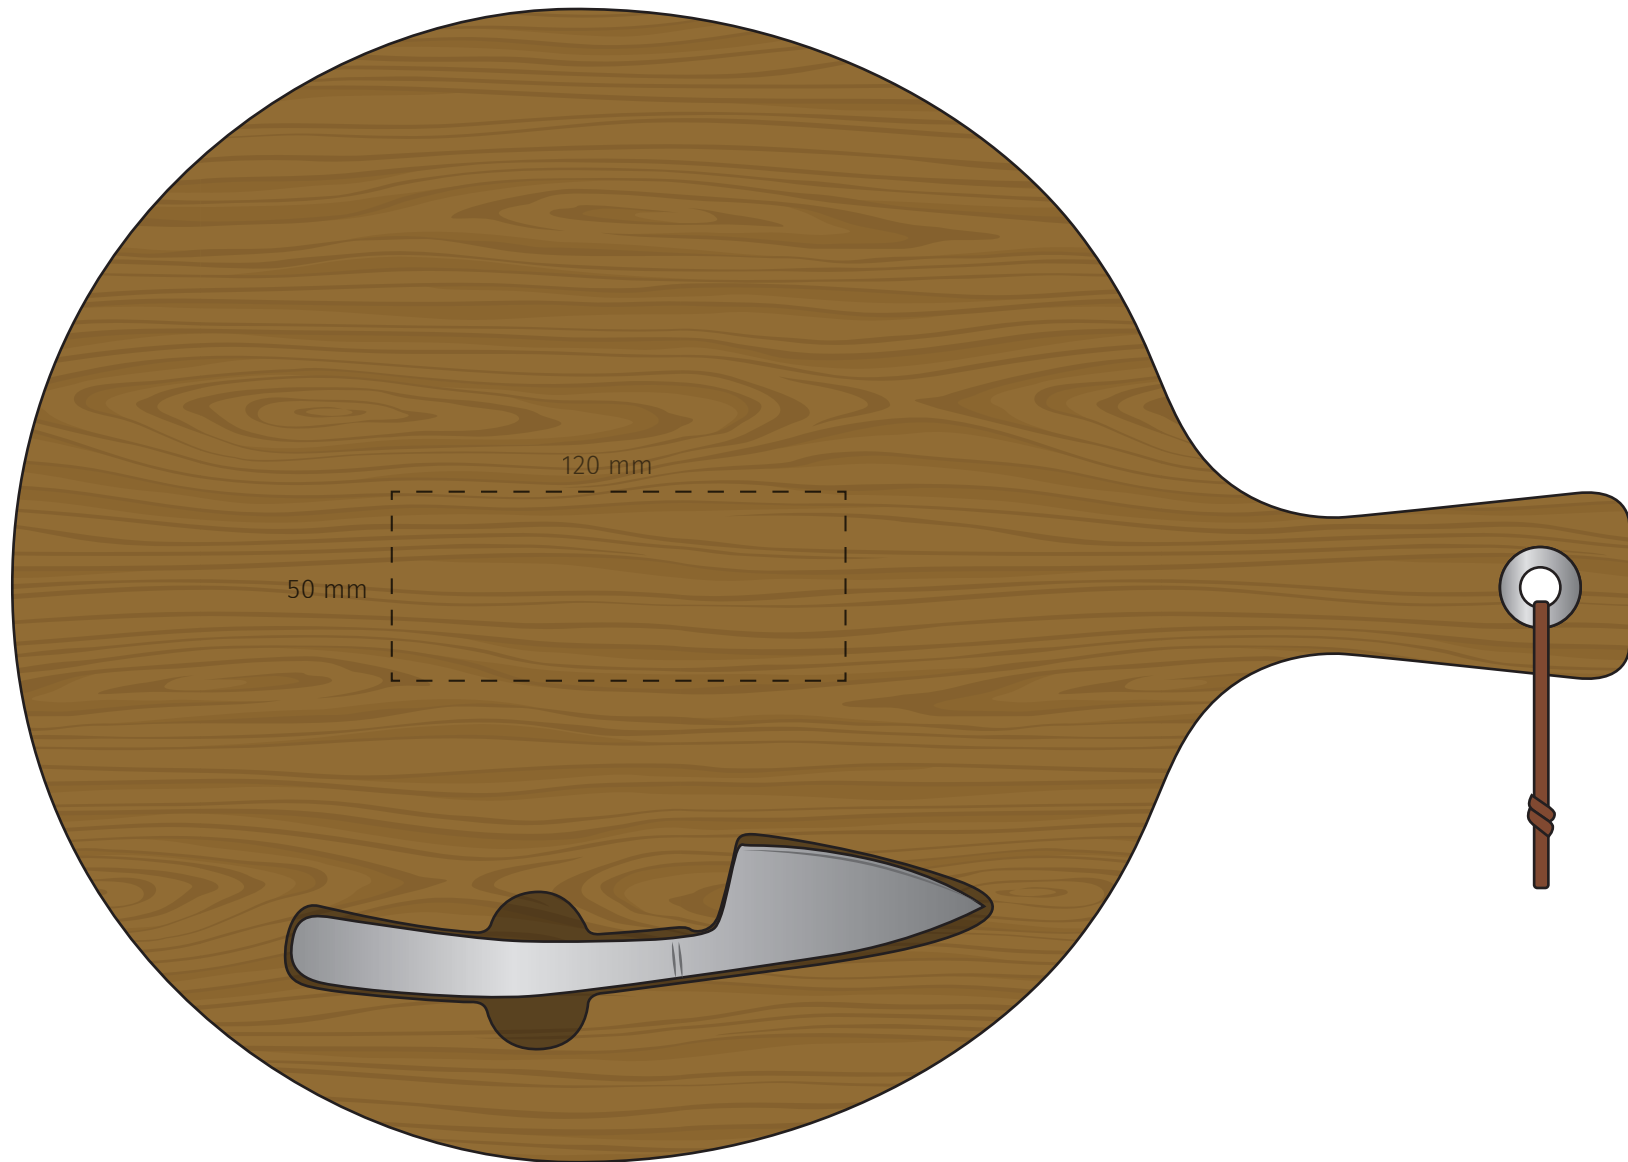

**TEMPLATE:**

■ BRIE CHEESE BOARD & KNIFE SET

Item shown at 50% actual size when viewed on A4 paper

**BRANDING**

Screenprint: Maximum branding area 60 x 20 mm

**TEMPLATE:**  
■ BRIE CHEESE BOARD & KNIFE SET

Item shown at 50% actual size when viewed on A4 paper

**BRANDING**

Engrave: Maximum branding area 100 x 100 or 60 x 20 mm